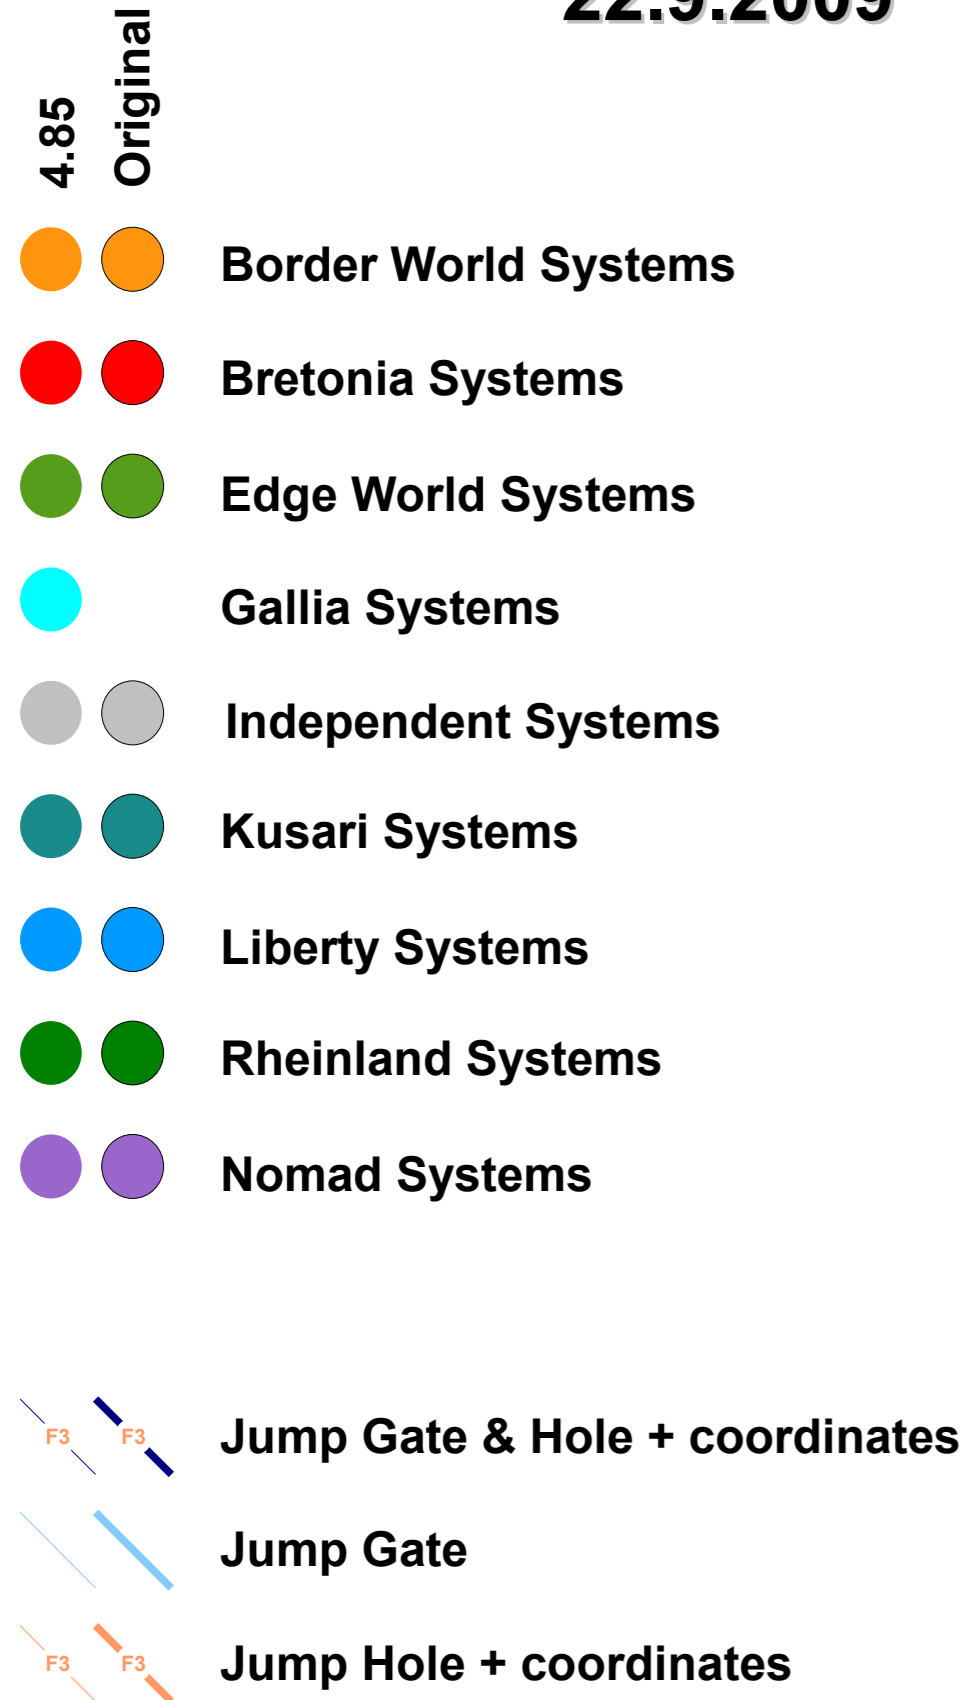

Freelancer Roadmap

Discovery Edition

version 4.85.11A
22.9.2009

Details
 - systems and coordinates read with FL DataStorm © by HellFire
 - systems grouped by DF official map
 - only jump hole coordinates marked
 - original page size is 594x420mm / 23.4x16.5in (A2, ISO 216)
 - original OpenOffice Draw -file is exported as PDF 1.4 format with some security

For contacts, email kopikari@hotmail.com
 Any ideas for the layout of map are welcome.
 To report any errors on the map, please include specific details and possible references.
 Like what you see ? Want one for your mod ? Contact !